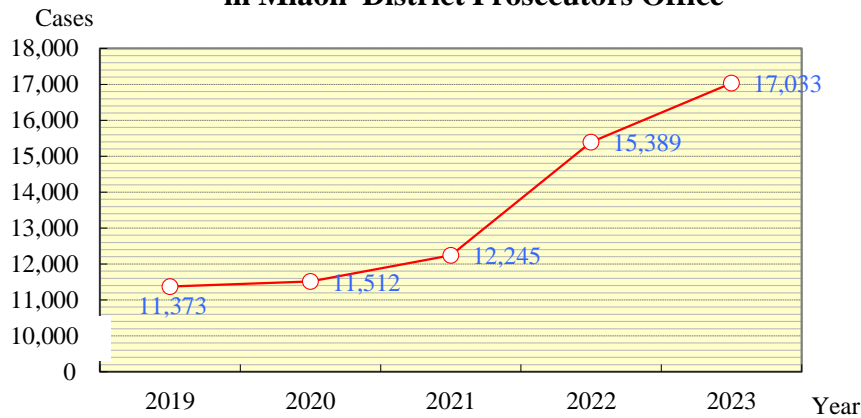

Investigation Cases Commenced in Miaoli District Prosecutors Office

Unit : Cases , %

Year	Total		General Cases								Cases Recognized by Prosecutors	
			Subtotal		Complaints, Information & Voluntary Surrender		Referred from Police		Referred from Other Agencies			
	Cases	%	Cases	%	Cases	%	Cases	%	Cases	%	Cases	%
2019	11,373	100.00	11,360	99.89	2	0.02	8,547	75.15	2,811	24.72	13	0.11
2020	11,512	100.00	11,497	99.87	1	0.01	8,799	76.43	2,697	23.43	15	0.13
2021	12,245	100.00	12,236	99.93	-	-	9,594	78.35	2,642	21.58	9	0.07
2022	15,389	100.00	15,366	99.85	-	-	12,472	81.04	2,894	18.81	23	0.15
2023	17,033	100.00	16,999	99.80	1	0.01	14,147	83.06	2,851	16.74	34	0.20
Jan.- Mar., 2024	3,527	100.00	3,516	99.69	-	-	2,766	78.42	750	21.26	11	0.31

Investigation Cases Commenced in Miaoli District Prosecutors Office